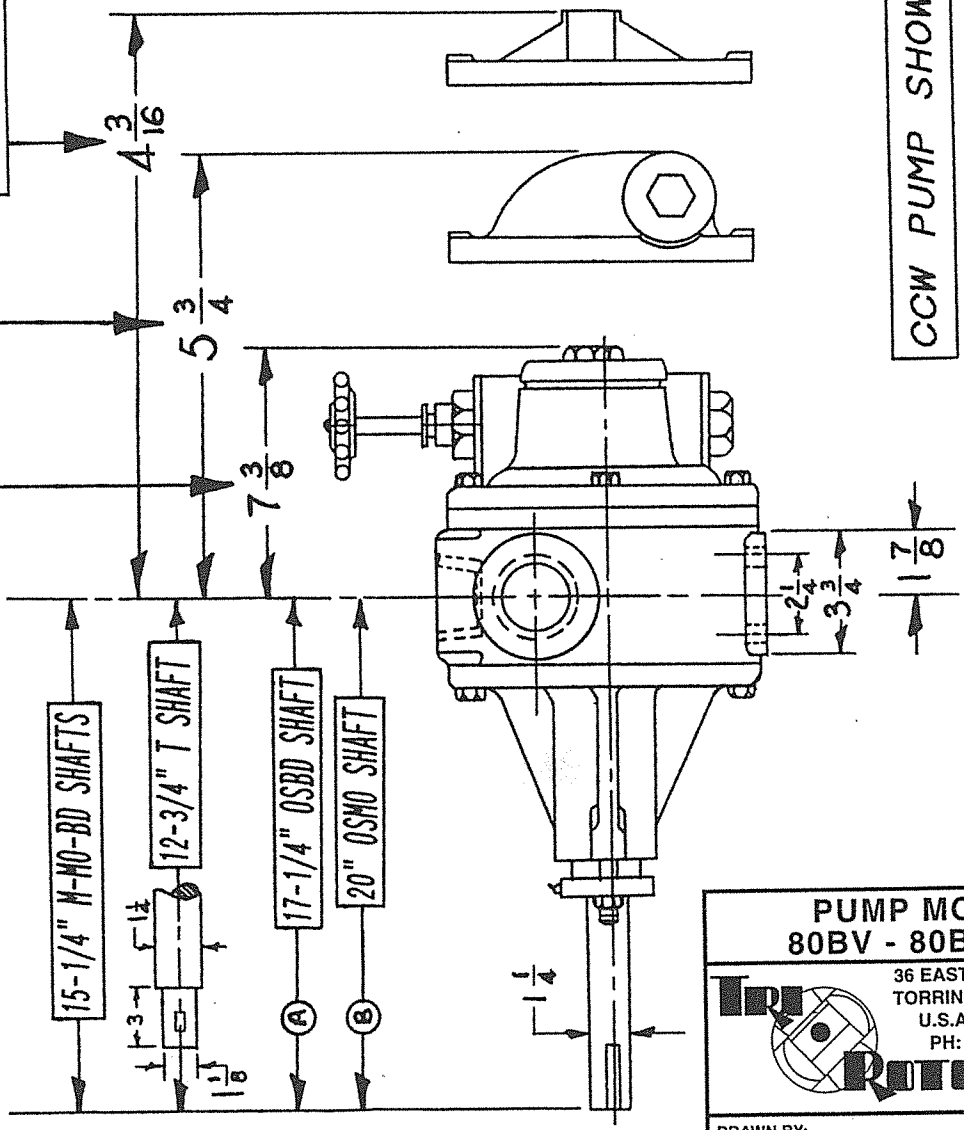

A	2-1-67	CHANGED TO 15-1/4"
B	4-3-70	CHANGED TO 15-1/4
C	MFC	14" OPEN AS SHOWN
D	VFC	16" OPEN NOT SHOWN

80BV THIS DIMEN. APPLIES TO VARIABLE HEAD

80BX THIS DIMEN. APPLIES TO BYPASS HEAD

80B THIS DIMEN. APPLIES TO SOLID HEAD

2" NPT PORTS
 CCW PUMP = SUCTION PORTS THIS SIDE
 DISCHARGE PORTS THIS SIDE
 CW PUMP = PORT LOCATIONS REVERSED

17/32 DRILL 4 HOLES

CCW PUMP SHOWN

PUMP MODELS
80BV - 80BX - 80B

36 EAST LAWTON STREET
 TORRINGTON, CONNECTICUT
 U.S.A. 06790-6712
 PH: 860.482.8581 FX: 8435